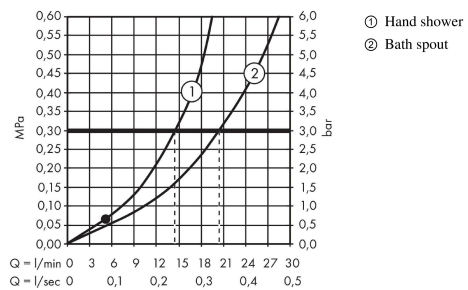

Metropol

Single lever bath mixer floor-standing with lever handle

Surfaces: **Matt White** Article Number: **32532700**

Description

product features

- consists of: single lever bath mixer floor standing, baton hand shower, shower hose, shower holder
- 2 functions
- projection 235 mm
- connection type: basic set
- spray type mixer: normal spray
- spray type hand shower: Rain, MonoRain
- maximum flow rate at 3 bar: 20 l/min
- flow rate for bath spout at 3 bar: 20 l/min
- min. operating pressure: 1 bar
- max. operating pressure: 10 bar
- ceramic cartridge
- temperature limitation adjustable
- diverter with automatic resetting
- non-return valve
- connection dimension: DN15

Technology

Design awards

Product image

Scale drawing

Metropol
Single lever bath mixer floor-standing with lever handle
 Surfaces: **Matt White** Article Number: **32532700**

Flowchart

Metropol
Single lever bath mixer floor-standing with lever handle
 Surfaces: **Matt White** Article Number: **32532700**