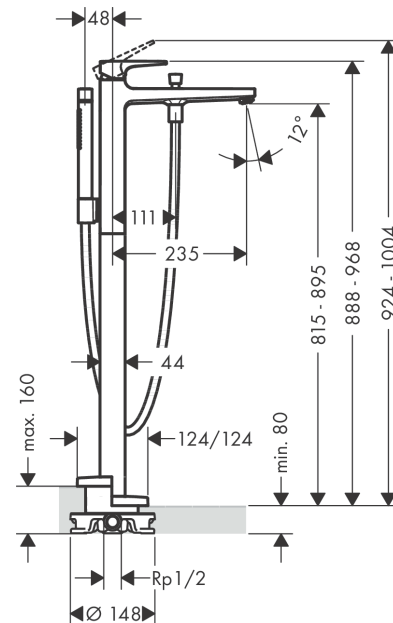

Metropol

Single lever bath mixer floor-standing with lever handle

Surfaces: **Matt White** Article Number: **32532700**

Description

product features

- consists of: single lever bath mixer floor standing, baton hand shower, shower hose, shower holder
- 2 functions
- projection 235 mm
- connection type: basic set
- spray type mixer: normal spray
- spray type hand shower: Rain, MonoRain
- maximum flow rate at 3 bar: 20 l/min
- flow rate for bath spout at 3 bar: 20 l/min
- min. operating pressure: 1 bar
- max. operating pressure: 10 bar
- ceramic cartridge
- temperature limitation adjustable
- diverter with automatic resetting
- non-return valve
- connection dimension: DN15

Technology

Design awards

Product image

Scale drawing