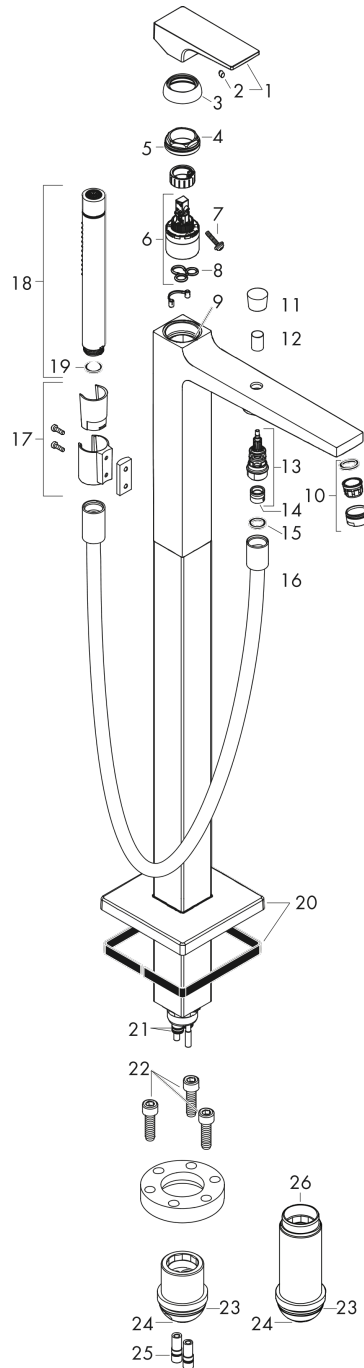

Metropol

Single lever bath mixer floor-standing with lever handle

Surfaces: **Matt White** Article Number: **32532700**

Description

product features

- consists of: single lever bath mixer floor standing, baton hand shower, shower hose, shower holder
- 2 functions
- projection 235 mm
- connection type: basic set
- spray type mixer: normal spray
- spray type hand shower: Rain, MonoRain
- maximum flow rate at 3 bar: 20 l/min
- flow rate for bath spout at 3 bar: 20 l/min
- min. operating pressure: 1 bar
- max. operating pressure: 10 bar
- ceramic cartridge
- temperature limitation adjustable
- diverter with automatic resetting
- non-return valve
- connection dimension: DN15

Exploded Drawing

Year of production: >11/19

Metropol
Single lever bath mixer floor-standing with lever handle
 Surfaces: **Matt White** Article Number: **32532700**

Spare part list

Year of production: >11/19

Pos.	Description	Article Number	Price	PU
1	handle	93075700	-	1
2	screw cover	96338000	-	1
3	flange	97406700	-	1
4	nut	97209000	-	1
5	O-Ring 32x2	98193000	-	1
6	cartridge, assy	92730000	-	1
7	locking screw for handle	95140000	-	1
8	seal	95008000	-	1
9	O-ring 35x2	92604000	-	1
10	aerator M24x1 (30 l/min)	96512700	-	1
11	diverter knob	95284700	-	1
12	sleeve	97979700	-	1
13	selector	97978000	-	1
14	non return valve	97980000	-	1
15	seal	98058000	-	1
16	shower hose 1,25 m	28282XXX	> € 62,36	-
17	shower holder, assy	96295700	-	1
18	handshower	28532XXX	> € 210,87	-
19	filter packing	94246000	-	1
20	escutcheon	93245700	-	1
21	O-ring 9x1,5	98117000	-	1
22	hexagon socket screw M10x35	97670000	-	1
23	O-ring 44x2,5	98162000	-	1
24	O-ring 29x3	98371000	-	1
25	O-ring 7x2	98419000	-	1
26	extension set 60 mm	97686000	-	1
a	concealed item	10452180	-	1